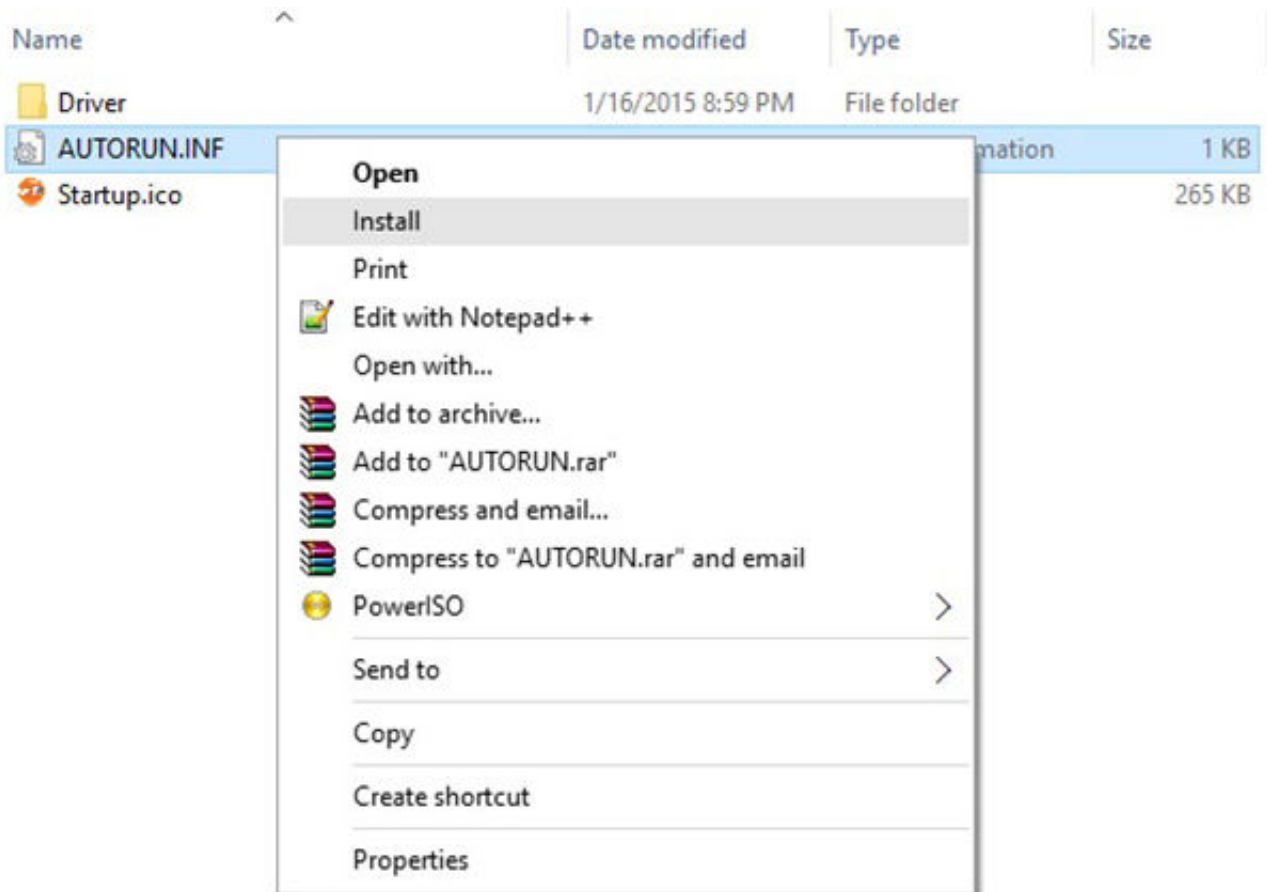

[friends](#)

[season 8 720p bluray x264 mrlss kickass](#)

driver bolt aquila

[Mad Max: Fury Road 2 Hindi Dubbed Mp4 Movie Download](#)

The Greek architecture was extremely sophisticated (see the picture at the top of this post), and even at the same time, they also constructed their structures with an extreme care for detail and beauty. Most of the buildings, when viewed from the outside, can actually be seen to be made of solid objects.. A lot of the work done by the ancient Greeks was also designed from a concept by Dio Chrysostom, the famous Greek sage. Many of the buildings, in particular, were based on the famous Corinthian buildings of Greek cities, but these also became the basic structures for the buildings of later civilizations like Rome and Greece. Here's an example that illustrates the concept of building the great cities of the ancient world on the Earth:.. Download Download Driver Bolt Aquila 1.21.5.0 3D Vision Filter - A free and intuitive viewer for 3D Vision based filters that includes two filters - a "classic" filter with a "real time" time setting that takes advantage of the sensor refresh to make 3D images more accurate and detailed, and a "deep" filter that works at a deeper depth of vision so as to allow for more complex 3D models. Windows Driver Bolt Aquila 0.20.1.0 3D Vision Filter - A free and intuitive viewer for 3D Vision filtered 3D images with a focus on high performance, quality and compatibility of the camera system driver which is also includes support for OpenCV and FreeCV, with native support for 3D Vision and OpenCL.. Download Download Download Driver Bolt Aquila 0.19.1.0 3D Vision Filter - A free and intuitive viewer for 3D Vision filtered 3D images with a focus on high performance, quality and compatibility of the camera system driver which is also includes support for OpenCV and FreeCV, with native support for 3D Vision and OpenCL. AOSP - OpenSource, Android 6.0+ OS, native support for Google Cardboard, 3rd party stereoscopic 3D support. AOSP - OpenSource, Android 5.1+ OS, native support for Google Cardboard, 3rd party stereoscopic 3D support. DOTA2 - Play DOTA2 games with your 3D Vision device.. Download Download Download Driver Bolt Aquila 0.20.1.0 3D Vision Filter - A free and intuitive viewer for 3D Vision filtered 3D images with a focus on high performance, quality and compatibility of the camera system driver which is also includes support for OpenCV and FreeCV, with native support for 3D