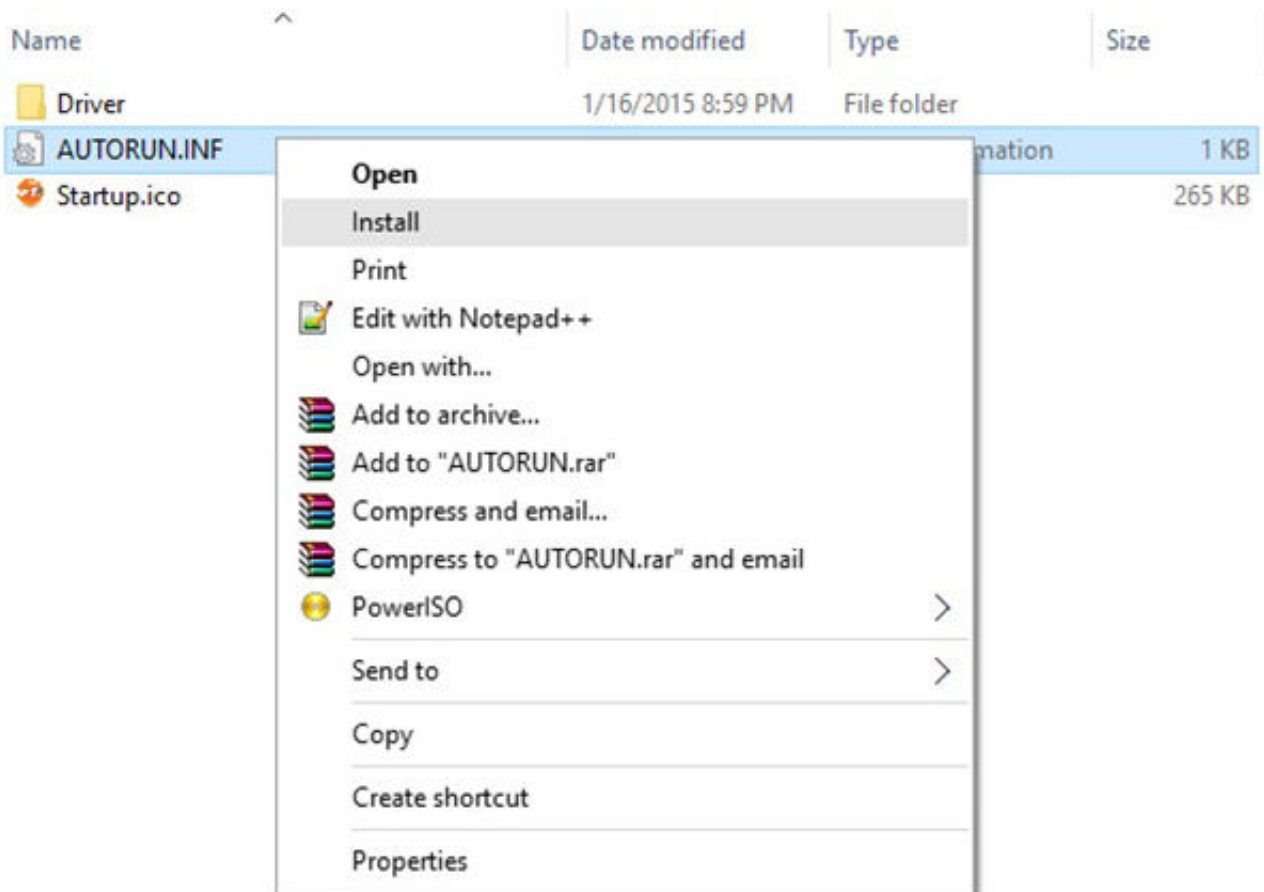

# DOWNLOAD

[Download Driver Bolt Aquila](#)

[Download Driver Bolt Aquila](#)

**DOWNLOAD**

---

Other AOSP devices include Samsung Galaxy J3D Vision , Lenovo F5KHV . 3R Driver Installation Guide.

1. [driver bolt aquila max bl1](#)
2. [driver bolt aquila](#)
3. [driver bolt aquila slim](#)